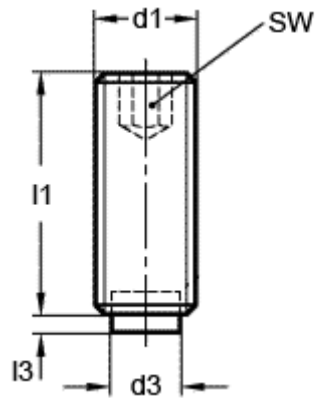

Data Sheet

Article number: 20931598

Description: E+G Grub screw
GN 913.3-M4-8-KU

Measures

$d1 = M4$
 $d3 = 2$
 $l1 = 8.0$
 $l3 = 1.0$
 $SW = 2.0$